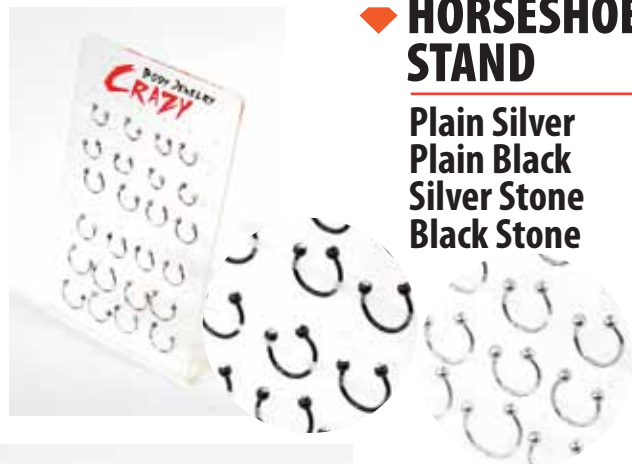

▶ **BODY JEWELRY
DISPLAY CASE**

9 x 7 Hooks

▶ **CUBIC EARRING
DISPLAY CASE**

6 x 9 Hooks

▶ TONGUE RING STAND

Clear
Glitter
Glow in the Dark
Metal with Gem Stone

▶ STRETCHER STAND

Size 14G 48 Pcs
Size 12G 48 Pcs
Size 10G 48 Pcs
Size 8, 6, 4G 36 Pcs

Refill Packs
Sizes 14 - 00G (12 Pcs)

▶ LABRET STAND

Internal Threaded Clear Stone
Internal Threaded Color Stone
3mm Ball w/ Clear Gem Stone
3mm Ball w/Color Gem Stone
Plain Silver
Plain Black
Assorted Design

▶ PLUG STAND

Logo Acrylic
Plain Acrylic
Metal

▶ HORSESHOE STAND

Plain Silver
Plain Black
Silver Stone
Black Stone

▶ BELLY RING STAND

Assorted Designs

▶ FAKE PLUG STAND

Metal
Acrylic