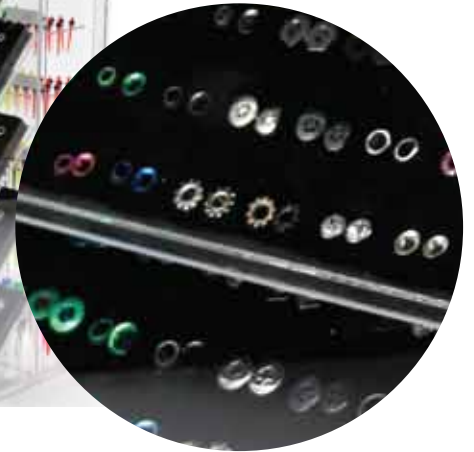

Total 416 Pcs

▶ **ACRYLIC PLUG
DISPLAY CASE**

Total 300 Pcs

▶ **METAL PLUG
DISPLAY CASE**

Total 300 Pcs

▶ **ACRYLIC JUMBO
PLUG
DISPLAY CASE**

Total 144 Pcs

▶ **METAL JUMBO
PLUG
DISPLAY CASE**