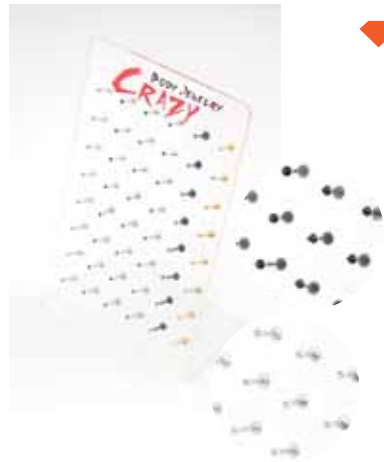

▶ **BODY JEWELRY
DISPLAY CASE**

9 x 7 Hooks

▶ **CUBIC EARRING
DISPLAY CASE**

6 x 9 Hooks

▶ TONGUE RING STAND

Clear
Glitter
Glow in the Dark
Metal with Gem Stone

▶ STRETCHER STAND

Size 14G 48 Pcs
Size 12G 48 Pcs
Size 10G 48 Pcs
Size 8, 6, 4G 36 Pcs

Refill Packs
Sizes 14 - 00G (12 Pcs)

▶ LABRET STAND

Internal Threaded Clear Stone
Internal Threaded Color Stone
3mm Ball w/ Clear Gem Stone
3mm Ball w/Color Gem Stone
Plain Silver
Plain Black
Assorted Design

▶ PLUG STAND

Logo Acrylic
Plain Acrylic
Metal

▶ HORSESHOE STAND

Plain Silver
Plain Black
Silver Stone
Black Stone

▶ BELLY RING STAND

Assorted Designs

▶ FAKE PLUG STAND

Metal
Acrylic