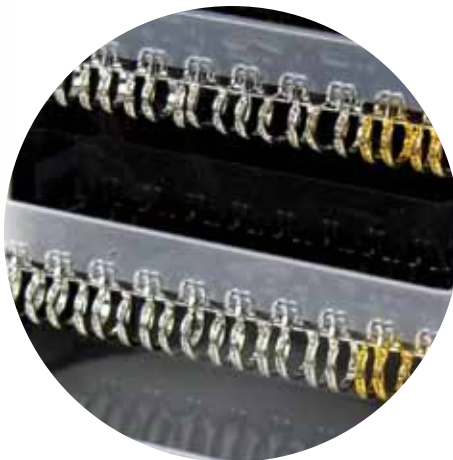

▶ PLUG STAND

Logo Acrylic
Plain Acrylic
Metal

▶ HORSESHOE STAND

Plain Silver
Plain Black
Silver Stone
Black Stone

▶ BELLY RING STAND

Assorted Designs

▶ FAKE PLUG STAND

Metal
Acrylic

B1-111006

No Infection
TO ORDER CALL 213-741-0592

▶ **HOOP DOUBLE DISPLAY CASE**

60 Pairs, 5 Sizes

▶ **HOOP SINGLE DISPLAY CASE**

60 Pairs, 5 Sizes

▶ **OMEGA HUGGIES DISPLAY CASE**

60 Pairs, 5 Sizes